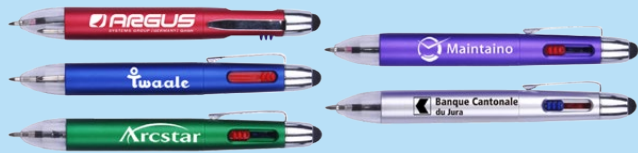

PEN-1509 SILK SCREEN IMPRINT

Plastic stylus pen with colored barrel, black grip, and silver accents. Type: Twist action. Refill Specifications: Slim refill 73mm.
 Color Options: Blue, Red, Green, or Black
 Size: 5-3/8" x 5/8" · Imprint: Upper barrel · Imprint Size: 1-1/2" x 3/8"
 Packing Specifications: 1,000pcs/case. Packaging Size: 20.5" x 12.5" x 8". Shipping weight: 27 lbs. Production Time: 3 working days.

QTY	250	500	1000	2500	(R)
1 COLOR	\$ 1.07	\$1.02	\$0.96	\$0.91	

PEN-1510 SILK SCREEN IMPRINT

Plastic retractable ballpoint pen with stylus. Designed with colored barrel, black grip and clip, and silver trim. Type: Click action. Refill Specifications: Slim refill 99mm.
 Color Options: Blue, Red, Green, Black, or Silver
 Size: 5-7/8" x 1/2" · Imprint: Barrel · Imprint Size: 1-1/2" x 3/8"
 Packing Specifications: 1,000pcs/case. Shipping weight: 20 lbs. Production Time: 3 working days

QTY	250	500	1000	2500	(R)
1 COLOR	\$1.10	\$1.05	\$0.99	\$0.94	

PEN-1512 SILK SCREEN IMPRINT

Plastic dual color ballpoint pen with stylus on end. Switch from black to red ink with a click! Type: Click Action. Refill Specifications: 2 slim 57mm.
 Color Options: Blue, Red, Green, or Purple
 Size: 4-5/8" x 5/8" · Imprint: Barrel · Imprint Size: 1" x 3/8"
 Packing Specifications: 1,000pcs/case. Packaging Size: 20" x 11" x 8". Shipping weight: 22 lbs. Production Time: 3 working days.