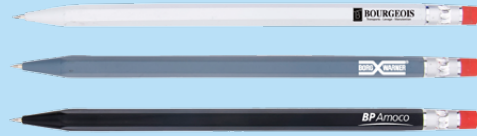

PEN-8001 SILK SCREEN IMPRINT

Plastic hexagonal mechanical pencil with choice of colored barrel. Type: Click action. Lead Size: 0.7mm.

Color Options: Black, White, or Grey

Size: 6-7/8" x 5/16" · Imprint: Upper Barrel · Imprint Size: 2-3/8" x 1/8"

Packing Specifications: 1,000pcs/case. Packaging Size: 17" x 8" x 8". Shipping weight: 31 lbs. Production Time: 3 working days.

QTY	250	500	1000	2500
1 COLOR	$1.00	$0.95	$0.90	$0.85