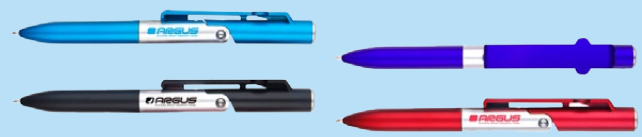

QTY	250	500	1000	2500	(R)
1 COLOR	\$2.17	\$2.06	\$1.95	\$1.85	

PEN-5000 SILK SCREEN IMPRINT

3-in-1 plastic card holder/bookmark pen. Solid white barrel pen with colored grip and business card holder clip. Type: Click action. Refill Specifications: Plastic parker refill.
 Color Options: Blue, Red, Green, or Black
 Size: 5-3/8" x 3/8" · Imprint: Clip, Barrel
 Imprint Size: Clip - 1-1/2" x 1/4", Barrel - 2" x 1/4"
 Packing Specifications: 1,000pcs/case. Packaging Size: 20" x 13" x 12.5". Shipping weight: 38 lbs. Production Time: 3 working days.

QTY	250	500	1000	2500	(R)
1 COLOR	\$1.07	\$1.02	\$0.96	\$0.91	

PEN-5001 SILK SCREEN IMPRINT

2-in-1 plastic metallic colored phone stand pen! Type: Twist action. Refill Specifications: Slim refill 73mm.
 Color Options: Blue, Red, Green, Light Blue, Orange, or Black
 Size: 5-3/8" x 3/8" x 9/16"
 Imprint: Pad print on clip 3/8" x 2", Silkscreen on barrel 1-1/5" x 3/8"
 Imprint Size: Clip - 3/8" x 2", Barrel 1-1/5" x 3/8"
 Packing Specifications: 1,000 pcs/case. Packaging Size: 23" x 12.5" x 9.5". Shipping weight: 26 lbs. Production Time: 3 working days.