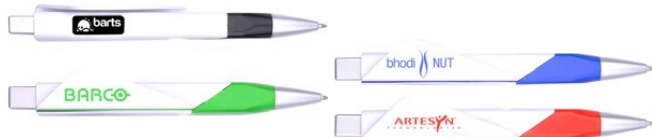

QTY	250	500	1000	2500	(R)
1 COLOR	\$2.17	\$2.06	\$1.95	\$1.85	

PEN-4009 SILK SCREEN IMPRINT

Plastic rocket stylus with ballpoint pen inside, just twist off! Comes with a stretchable cord that attaches to your cellphone with a 3.5mm jack. Type: Pull out. Refill Specifications: Plastic parker refill.
 Color Options: Blue, Red, Green, Purple, or Black
 Size: 3-3/8" x 3/8" · Imprint: Barrel · Imprint Size: 1-1/4" x 1/4"
 Packing Specifications: 1,000pcs/case. Packaging Size: 20" x 6.5" x 9". Shipping weight: 15 lbs. Production Time: 3 working days.

QTY	250	500	1000	2500	(R)
1 COLOR	\$1.37	\$1.30	\$1.23	\$1.16	

PEN-4010 SILK SCREEN IMPRINT

Large plastic crayon shape stylus-only pen with aluminum barrel.
 Color Options: Blue, Red, Green, Orange, or White
 Size: 3-1/2" x 9/16"
 Imprint: Barrel · Imprint Size: 2" x 5/16"
 Packing Specifications: 500pcs/case. Packaging Size: 20" x 7" x 7". Shipping weight: 21 lbs. Production Time: 3 working days.

QTY	250	500	1000	2500	(R)
1 COLOR	\$2.17	\$2.06	\$1.95	\$1.85	

PEN-5000 SILK SCREEN IMPRINT

3-in-1 plastic card holder/bookmark pen. Solid white barrel pen with colored grip and business card holder clip. Type: Click action. Refill Specifications: Plastic parker refill.
 Color Options: Blue, Red, Green, or Black
 Size: 5-3/8" x 3/8" · Imprint: Clip, Barrel
 Imprint Size: Clip - 1-1/2" x 1/4", Barrel - 2" x 1/4"
 Packing Specifications: 1,000pcs/case. Packaging Size: 20" x 13" x 12.5". Shipping weight: 38 lbs. Production Time: 3 working days.