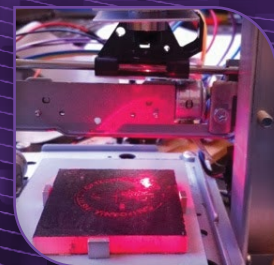

PROMO PENS

PEN-3001

PEN-1004

PEN-1501

PEN-5000

PEN-5001

PEN-1500

- **PROMO PENS** are great for free give aways. Introduce your message, business, or brand to your client's everyday use in the work place or at home.
- **PROMO PENS** are available in over 50 different styles and many different color options. Each with their own unique features. Allowing you to choose a pen that will best promote what your business or brand is all about.
- **PROMO PENS** are a great form of promotion, rather than handing out business cards or flyers that your customers will throw away or lose in their wallets moments later. Pens will leave a long lasting impression on your audience.
- **PROMO PENS** can be custom printed with your brand colors & logos. We use silkscreen printing or laser etching to create a lasting impression for your brand.

Silk Screen Process

Laser Etching Process

PEN-1000 SILK SCREEN IMPRINT

Heavy plastic retractable pen with black UV plated tip and clip. Type: Click action. Refill Specifications: Plastic parker refill. Color Options: Blue, Red, Green, Yellow, or Black. Size: 5-11/16" X 9/16" · Item Weight: 15.5g. Imprint: Barrel, Clip · Imprint Size: 2-3/8" X 5/16". Packing Specifications: 1,000pcs/case. Packaging Size: 14" x 13" x 10". Shipping weight: 36 lbs. Production Time: 3 working days.