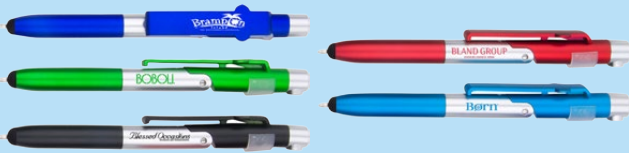

PEN-5002 SILK SCREEN IMPRINT

3-in-1 plastic metallic colored pen with phone stand and light! Type: Twist action. Refill Specifications: Slim refill 73mm.
 Color Options: Blue, Red, Green, Light Blue, Orange, or Black
 Size: 5-3/8" x 3/8" x 9/16" · Imprint: Pad print on clip, silkscreen on barrel
 Imprint Size: Clip - 3/8" x 2", Barrel - 1-1/5" x 3/8"
 Packing Specifications: 500pcs/case. Packaging Size: 23" x 7" x 11". Shipping weight: 16 lbs. Production Time: 3 working days.

QTY	250	500	1000	2500	(R)
1 COLOR	\$1.64	\$1.56	\$1.47	\$1.39	

PEN-5003 SILK SCREEN IMPRINT

4-in-1 plastic metallic colored pen with phone stand, lighting, and stylus! Type: Twist action. Refill Specifications: Slim refill 73mm.
 Color Options: Blue, Red, Green, Light Blue, or Black
 Size: 5-3/8" x 3/8" x 9/16" · Imprint: Pad print on clip, Silkscreen on barrel
 Imprint Size: Clip - 3/8" x 2", Barrel 1-1/5" x 3/8"
 Packing Specifications: 1,000pcs/case. Packaging Size: 23" x 12.5" x 9.5". Shipping weight: 32 lbs. Production Time: 3 working days

QTY	250	500	1000	2500	(R)
1 COLOR	\$1.80	\$1.71	\$1.62	\$1.53	

PEN-5004 SILK SCREEN IMPRINT

4-in-1 plastic metallic colored pen with phone stand, lighting, and stylus! Type: Twist action. Refill Specifications: Slim refill 73mm.
 Color Options: Blue, Red, Green, Light Blue, or Black
 Size: 5-3/8" x 3/8" x 9/16" · Imprint: Pad print on clip, Silkscreen on barrel
 Imprint Size: Clip - 3/8" x 2", Barrel 1-1/5" x 3/8"
 Packing Specifications: 500pcs/case. Packaging Size: 23" x 7" x 10". Shipping weight: 16 lbs. Production Time: 3 working days.