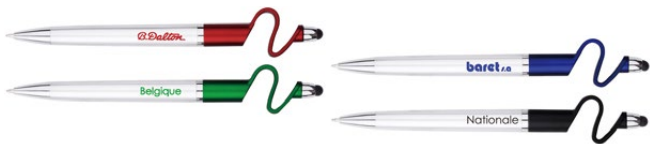

QTY	250	500	1000	2500	(R)
1 COLOR	\$4.21	\$4.00	\$3.79	\$3.58	

PEN-3508 SILK SCREEN IMPRINT & LASER ETCHING

High quality aluminum ballpoint pen with stylus on end. Pull and extend the metal cap into a full size ball point pen! Type: Pull out. Refill Specifications: Metal cross refill 67mm.
 Color Options: Blue, Black, or White
 Size: 4" x 3/8" Item Weight: 19g. Imprint: Barrel Imprint Size: 1-1/2" x 1/4"
 Packing Specifications: 500pcs/case. Packaging Size: 10" x 8.5" x 6.5". Shipping weight: 24.5 lbs. Production Time: 3 working days.

QTY	250	500	1000	2500	(R)
1 COLOR	\$4.28	\$4.06	\$3.85	\$3.63	
ETCHING	\$4.28	\$4.06	\$3.85	\$3.63	

PEN-4001 SILK SCREEN IMPRINT

Plastic silver barrel pen with phone holder and stylus on the colored end! Type: Twist action. Refill Specifications: Slim refill 111mm.
 Color Options: Blue, Red, Green, or Black
 Size: 6-11/16" x 1" Imprint: Barrel Imprint Size: 2-3/4" x 5/16"
 Packing Specifications: 1,000pcs/case. Packaging Size: 21" x 14" x 9.5". Shipping weight: 31 lbs. Production Time: 3 working days.

QTY	250	500	1000	2500	(R)
1 COLOR	\$1.07	\$1.02	\$0.96	\$0.91	

PEN-4002 SILK SCREEN IMPRINT

Plastic stylus pen with metallic colored barrel, chrome accents, and screen cleaner on the clip. Type: Click action. Refill Specifications: Slim refill 103mm.
 Color Options: Blue, Red, Green, Orange, Purple, or Black
 Size: 5-11/16" x 7/16" Imprint: Barrel Imprint Size: 1-1/2" x 3/16"
 Packing Specifications: 1,000pcs/case. Packaging Size: 17" x 13" x 8". Shipping weight: 19 lbs. Production Time: 3 working days.