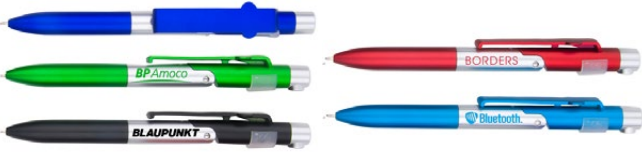

QTY	250	500	1000	2500	(R)
1 COLOR	\$2.17	\$2.06	\$1.95	\$1.85	

PEN-5000 SILK SCREEN IMPRINT

3-in-1 plastic card holder/bookmark pen. Solid white barrel pen with colored grip and business card holder clip. Type: Click action. Refill Specifications: Plastic parker refill.
 Color Options: Blue, Red, Green, or Black
 Size: 5-3/8" x 3/8" · Imprint: Clip, Barrel
 Imprint Size: Clip - 1-1/2" x 1/4", Barrel - 2" x 1/4"
 Packing Specifications: 1,000pcs/case. Packaging Size: 20" x 13" x 12.5". Shipping weight: 38 lbs. Production Time: 3 working days.

QTY	250	500	1000	2500	(R)
1 COLOR	\$1.07	\$1.02	\$0.96	\$0.91	

PEN-5001 SILK SCREEN IMPRINT

2-in-1 plastic metallic colored phone stand pen! Type: Twist action. Refill Specifications: Slim refill 73mm.
 Color Options: Blue, Red, Green, Light Blue, Orange, or Black
 Size: 5-3/8" x 3/8" x 9/16"
 Imprint: Pad print on clip 3/8" x 2", Silkscreen on barrel 1-1/5" x 3/8"
 Imprint Size: Clip - 3/8" x 2", Barrel 1-1/5" x 3/8"
 Packing Specifications: 1,000 pcs/case. Packaging Size: 23" x 12.5" x 9.5". Shipping weight: 26 lbs. Production Time: 3 working days.

QTY	250	500	1000	2500	(R)
1 COLOR	\$1.14	\$1.08	\$1.02	\$0.97	

- Pens Packaged in Polybags.
- **\$38.00** Set-up Fee per Color/Location (V)
- Extra Running Charge per Additional Color/Location: **\$0.17/Item** for Silkscreen/Pad Printing. **\$0.25/Item** for Laser Engraved (R)
- All 1 Color Options via Silkscreen or Pad Printing.
- All Laser Engraved Options via Silver Laser Etching.

PEN-5002 SILK SCREEN IMPRINT

3-in-1 plastic metallic colored pen with phone stand and light! Type: Twist action. Refill Specifications: Slim refill 73mm.
 Color Options: Blue, Red, Green, Light Blue, Orange, or Black
 Size: 5-3/8" x 3/8" x 9/16" · Imprint: Pad print on clip, silkscreen on barrel
 Imprint Size: Clip - 3/8" x 2", Barrel - 1-1/5" x 3/8"
 Packing Specifications: 500pcs/case. Packaging Size: 23" x 7" x 11". Shipping weight: 16 lbs. Production Time: 3 working days.